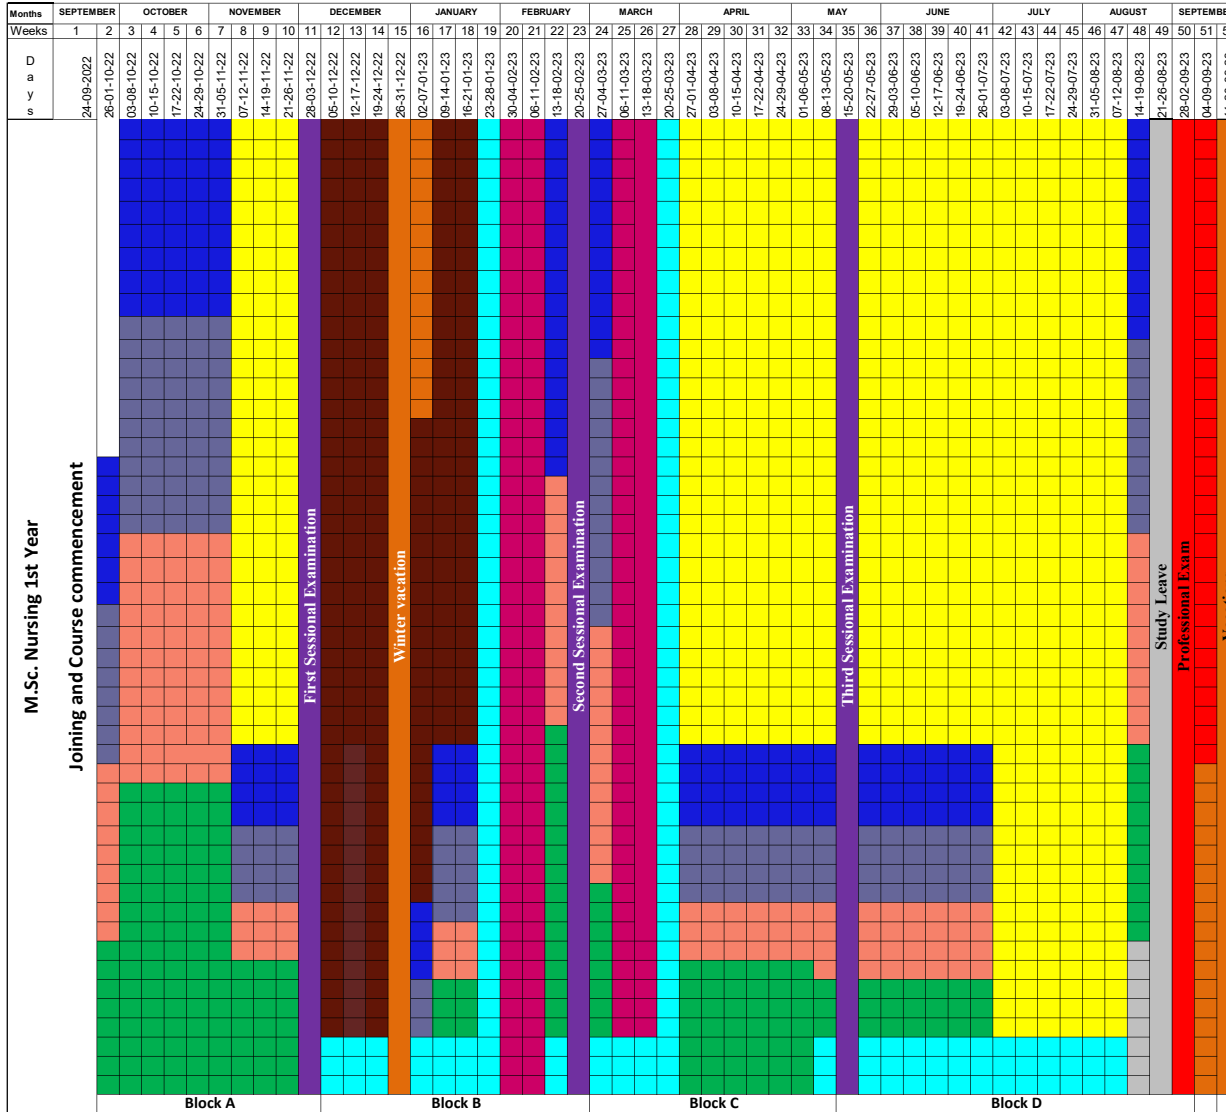

COLLEGE OF NURSING, AIIMS BHUBANESWAR

MASTER ROTALTION PLAN - 1st YEAR M.Sc. NURSING (2022-23)

= 1 HOUR

Total weeks /year = 52weeks
 Vacation & Preparatory holidays = 3 week
 Final exams = 2 weeks
 Sessional exams & orientation = 4 weeks
Total weeks available = 43 weeks